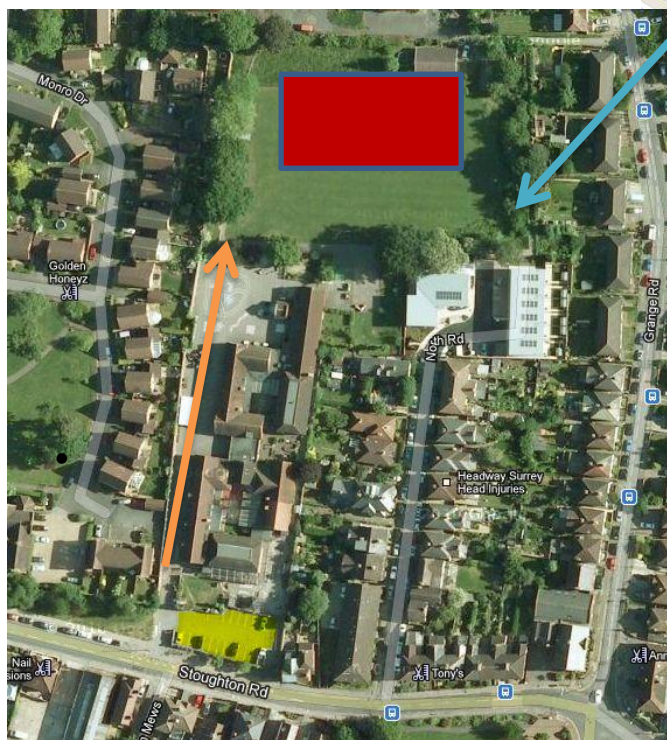

Stoughton Infant School **Football Pitch Directions & Information**

Stoughton Infant School

Stoughton Road

Guildford

GU2 9ZT

GPS 51.25502, W 0.58918

- Red box is the football pitch
(Accessible through the school playground)
- Yellow box is car parking for both home and away parents