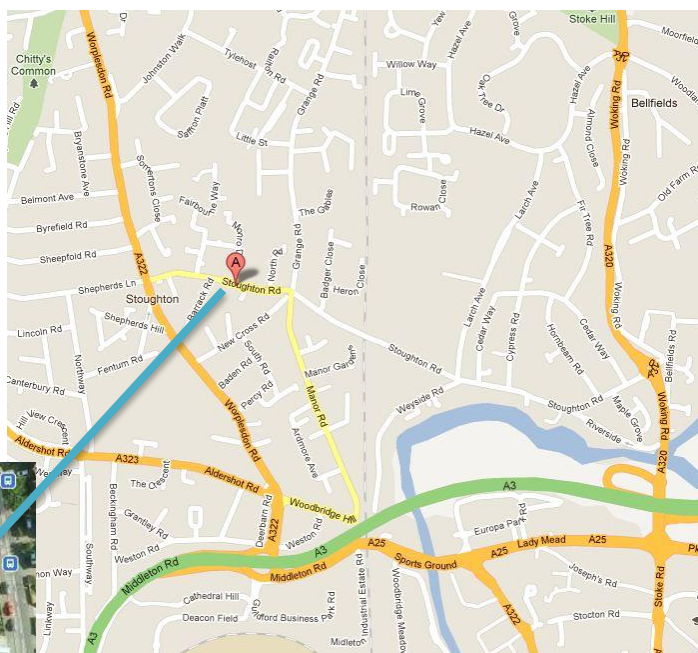

Stoughton Infant School **Football Pitch Directions & Information**

Stoughton Infant School

Stoughton Road

Guildford

GU2 9ZT

GPS 51.25502, W 0.58918

- Red box is the football pitch
(Accessible through the school playground)
- Yellow box is car parking for both home and away parents